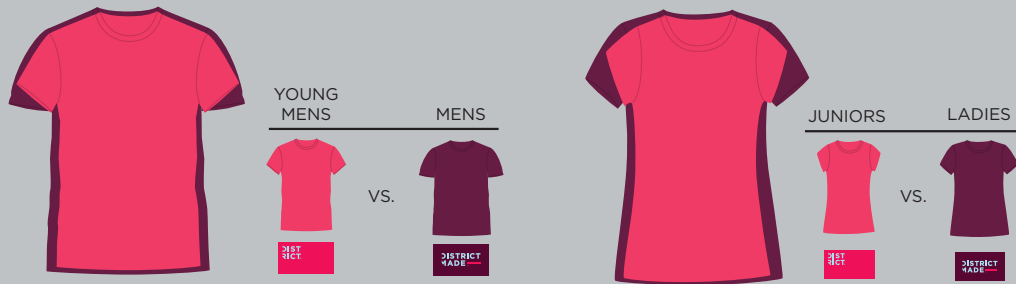

COMPARE THE FIT

SIZE CHART

DISTRICT

Shorter & trimmer sleeve
Slimmer & trimmer fit

YOUNG MENS SIZES	XS	S	M	L	XL	2XL	3XL	4XL
CHEST	32-34	35-36	37-39	40-42	43-45	46-48	49-51	52-54
WAIST	25-27	28-30	31-33	34-36	37-39	40-42	43-45	46-48

JUNIORS SIZES	XS	S	M	L	XL	XXL	3XL	4XL
SIZE	0/1	3/5	7/9	11/13	15/17	19/21	21/23	23/25
CHEST	30-31	32-33	34-35	36-37	38-40	41-43	44-46	47-49
WAIST	22 1/2-24	24 1/2-26	26 1/2-28	28 1/2-30	31-33	34-36	37-39	40-42
HIP	32 1/2-34	34 1/2-36	36 1/2-38	38 1/2-40	41-43	44-46	47-49	50-52

YOUTH GIRLS	XS	S	M	L
SIZE	4/5	6/8	10/12	14/16
CHEST	22-23	24-27	28-30	31-33

YOUNG MENS BOARDSHORT SIZES	28	30	32	34	36	38	40	42
WAIST	28	30	32	34	36	38	40	42

JUNIORS BOARDSHORT SIZES	0	1	3	5	7	9	11	13
WAIST	24	25	26	27	28	29	30 1/2	32
HIP	34	35	36	37	38	39	40 1/2	42

**DISTRICT
MADE**

Longer sleeve
Relaxed fit

MENS SIZES	XS	S	M	L	XL	2XL	3XL	4XL
CHEST	34-35	36-37	38-40	41-43	44-46	47-49	50-52	53-55
WAIST	26-28	29-31	32-34	35-37	38-40	41-43	44-47	48-50

LADIES SIZES	XS	S	M	L	XL	XXL	3XL	4XL
SIZE	0/2	4/6	8/10	12/14	16/18	20/22	22/24	24/26
CHEST	32-34	35-36	37-38	39-41	42-44	45-47	48-50	51-53
WAIST	24-26	27-28	29-30	31-33	34-36	37-39	40-43	44-47
HIP	34-36	37-38	39-40	41-43	44-46	47-49	50-53	54-57